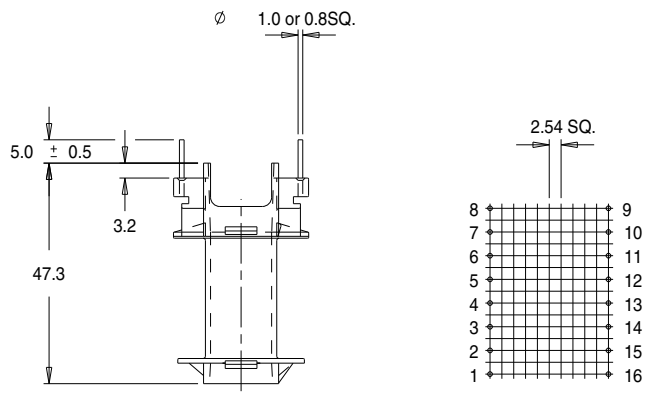

Part No. FD9650
 ETD 39/20/13 Vertical Bobbin

Dimensions in millimetres.