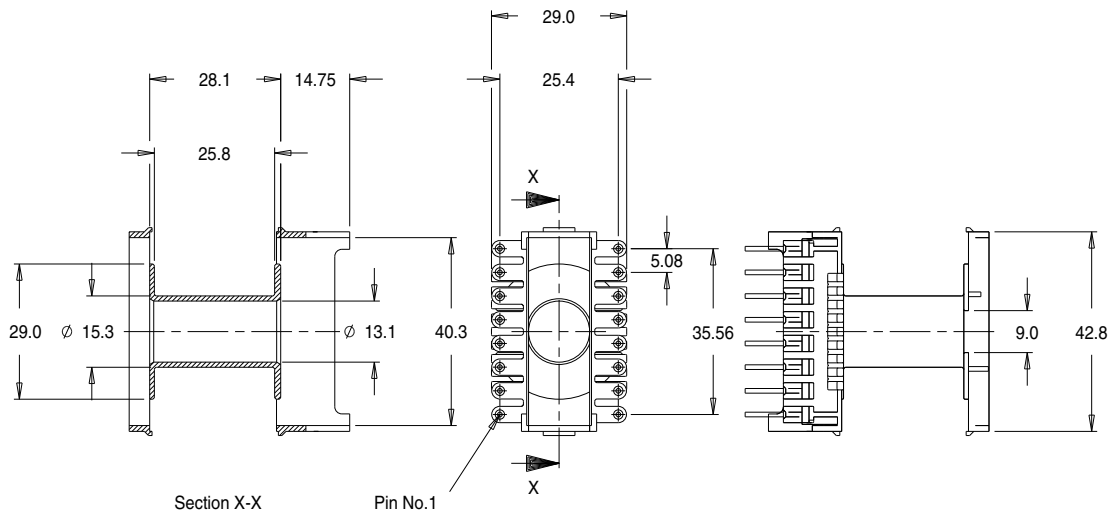

Part No. FD9650
 ETD 39/20/13 Vertical Bobbin

Dimensions in millimetres.